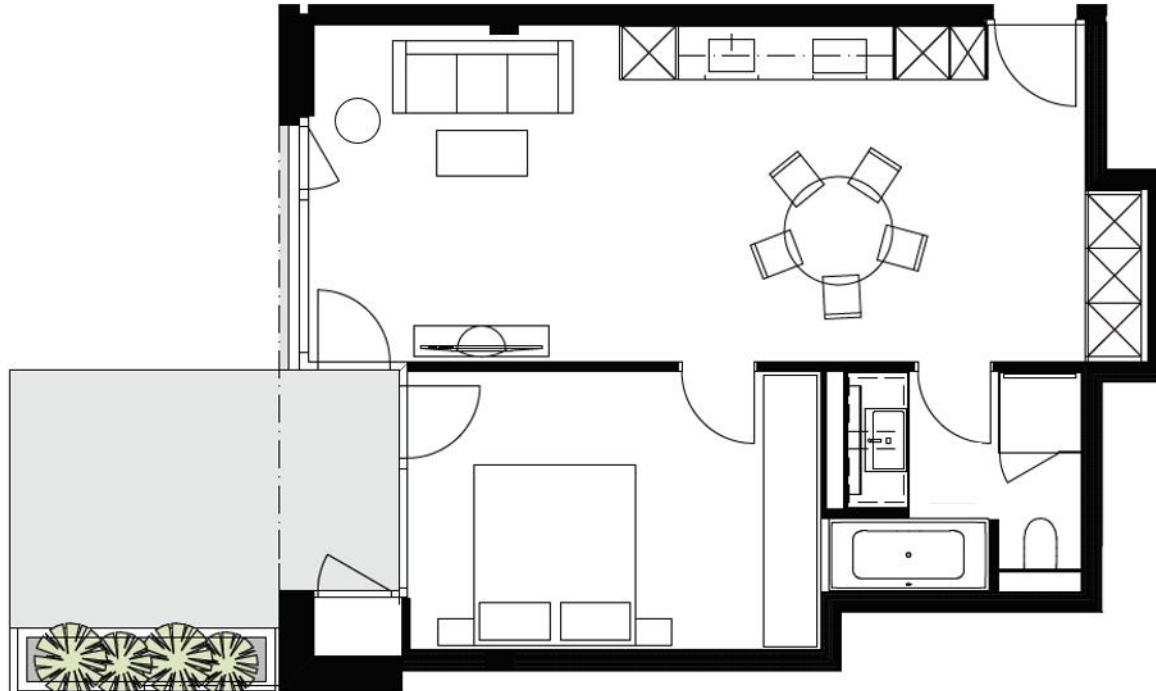

## Category «Chill Out»

1 Bedroom Apartment

Size: 53m<sup>2</sup>

Apartment might be mirror-inverted

### Equipment:

Fully equipped kitchen  
Dining table  
Box-spring bed 180x200 cm  
Bath tub  
Walk-in shower  
TV in the living room and bed room  
Safe  
Washing machine and dryer  
Oak wood floors  
Electric sun blinds  
Terrace to the courtyard 12m<sup>2</sup>