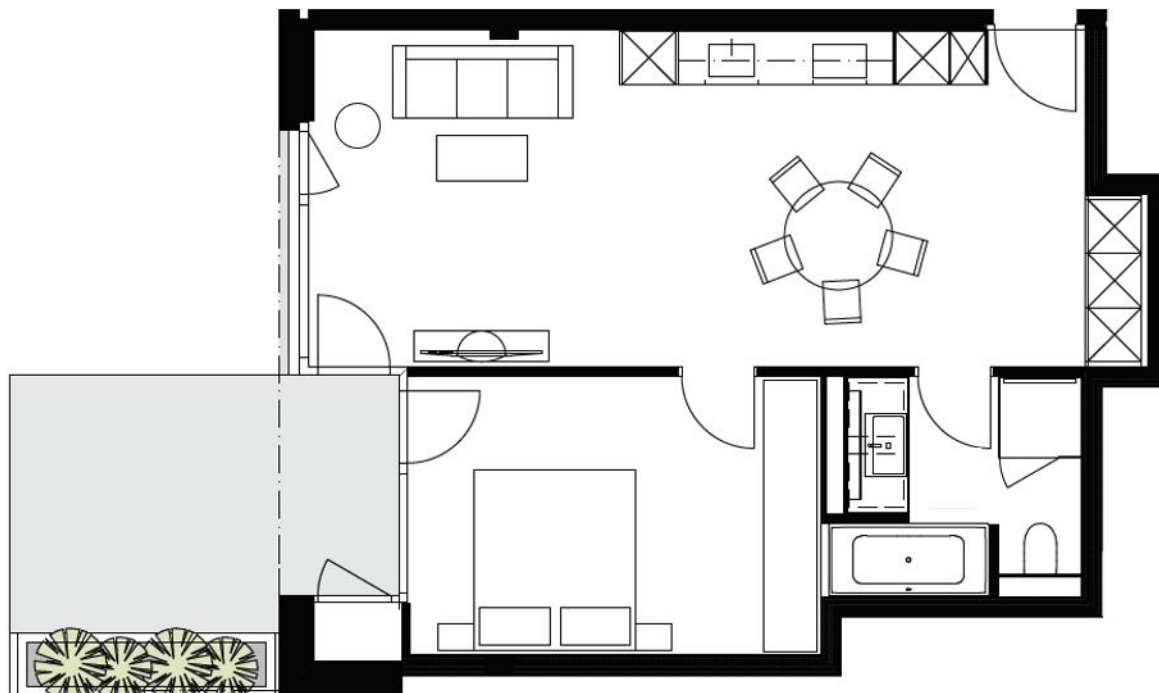

Category «Chill Out»

1 Bedroom Apartment

Size: 53m²

Apartment might be mirror-inverted

Request to:

E-mail: maria@gubelhof-suites.ch

Phone.: 0041 79 358 60 88

Equipment:

Fully equipped kitchen
Dining table
Box-spring bed 180x200 cm
Bath tub
Walk-in shower
TV in the living room and bed room
Safe
Washing machine and dryer
Oak wood floors
Electric sun blinds
Terrace to the courtyard 12m²