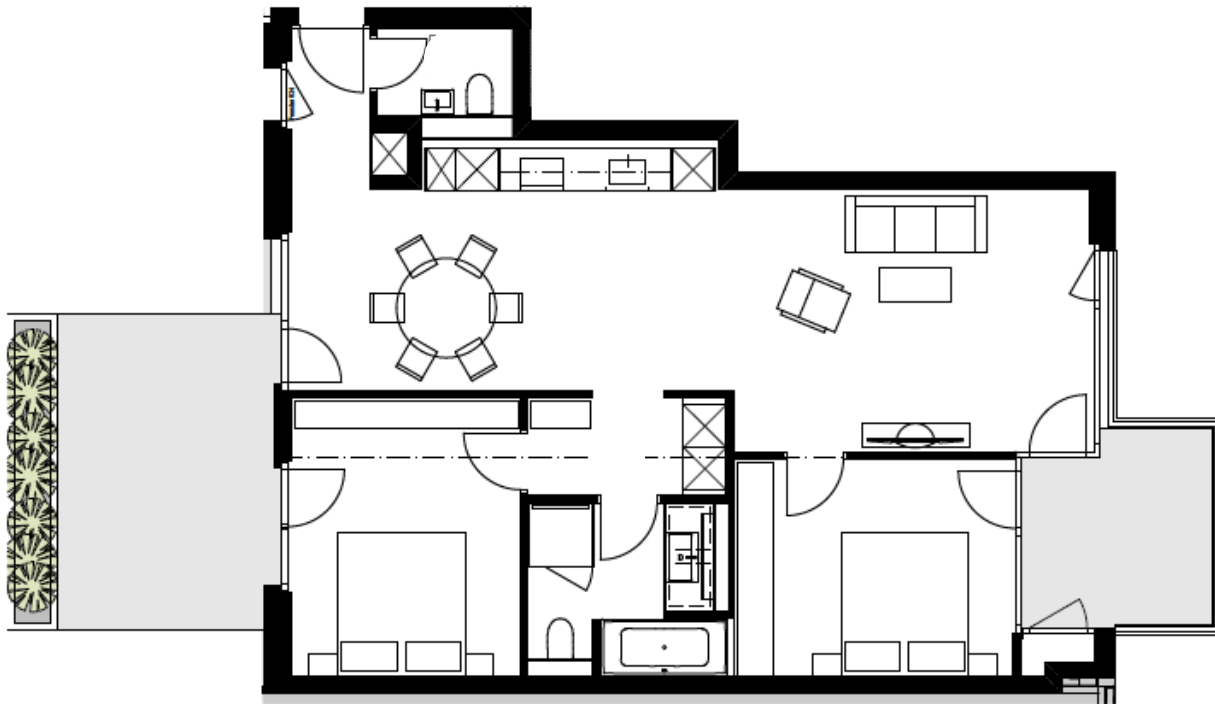

Category «[2 Bedroom Suite](#)»

2 Bedroom Apartment

Size: 80m²

Equipment:

Fully equipped kitchen
Dining table
2 Box-spring beds 180x200 cm
Bath tub
Walk-in shower
Guest bathroom
TV in the living room and bed room
Safe
Washing machine and dryer
Oak wood floors
Electric sun blinds
Terrace to the courtyard 13m² and balcony 7.5m²

Equipment:

- Fully equipped kitchen
- Dining table
- 2 Box-spring beds 180x200 cm
- 2 bath rooms with bath tub and walk-in shower
- TV in the living room and bed room
- Safe
- Washing machine and dryer
- Oak wood floors
- Electric sun blinds
- Terrace to the courtyard 16m²