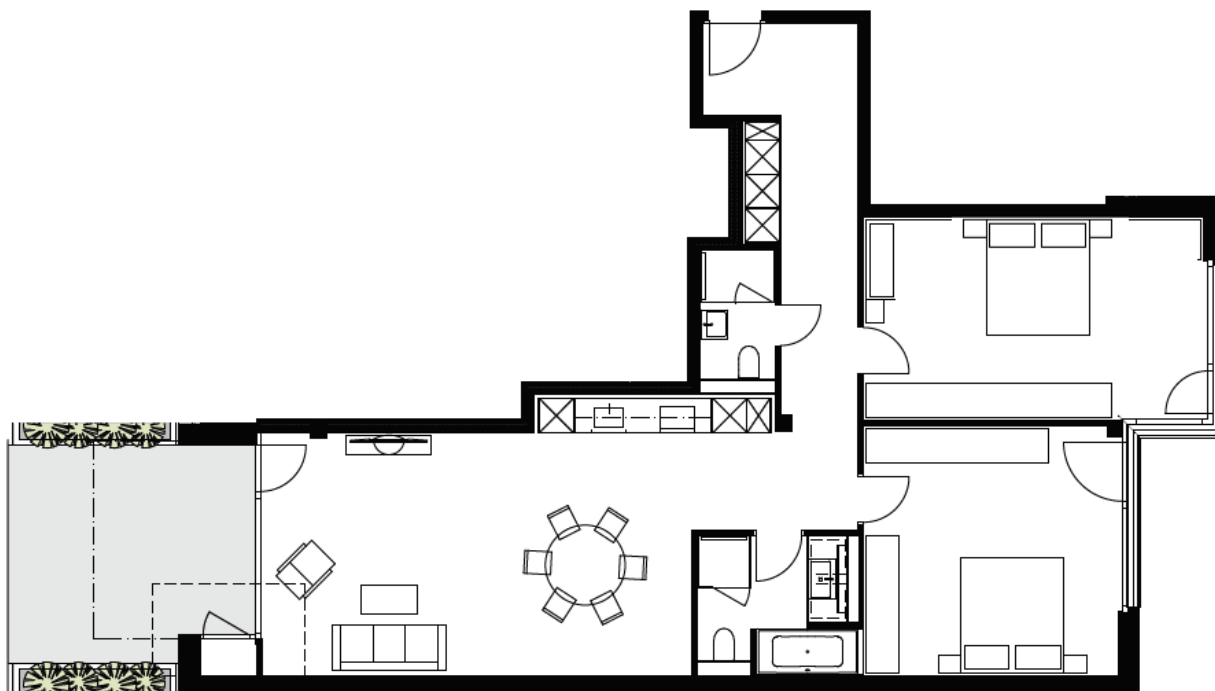

Category «[2 Bedroom Suite](#)»

2 Bedroom Apartment

Size: 80m²

Equipment:

Fully equipped kitchen
Dining table
2 Box-spring beds 180x200 cm
Bath tub
Walk-in shower
Guest bathroom
TV in the living room and bed room
Safe
Washing machine and dryer
Oak wood floors
Electric sun blinds
Terrace to the courtyard 13m² and balcony 7.5m²

Phone: +41 41 562 50 79

Category «[2 Bedroom Suite](#)» Plus

2 Bedroom Apartments

Size: 103m²

Apartment might be mirror-inverted

Request to:

E-mail: info@gubelhof-suites.ch

Phone: +41 41 562 50 79

Equipment:

- Fully equipped kitchen
- Dining table
- 2 Box-spring beds 180x200 cm
- 2 bath rooms with bath tub and walk-in shower
- TV in the living room and bed room
- Safe
- Washing machine and dryer
- Oak wood floors
- Electric sun blinds
- Terrace to the courtyard 16m²